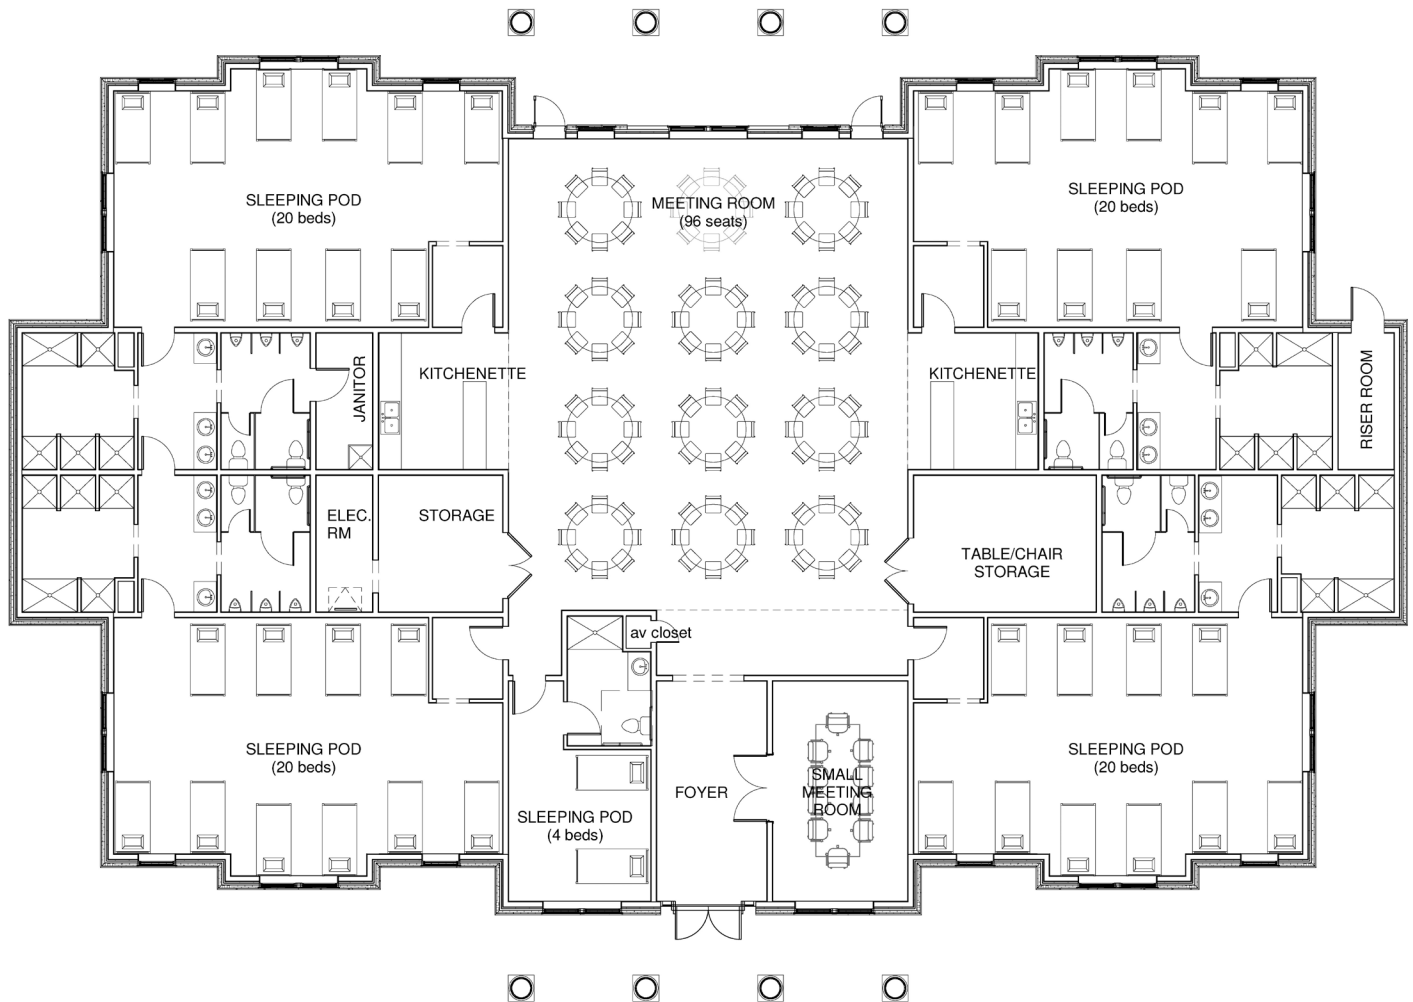

The Center for Excellence Small Meeting Room (250 square feet) will host breakout sessions and other meetings and will include audio visual equipment for presentations and workshops.

❑ **FACULTY & STAFF SLEEPING BARRACK (1) ... \$22,500 TAKEN**

The Staff Sleeping Pod will have four bunk beds to host alumni facilitators who are assisting with a chapter pilgrimage or facilitating LEAD sessions.

❑ **OUTDOOR SEATING AREA (1) ... \$22,500 TAKEN**

The outdoor seating area of the Center for Excellence will be a place for brothers to gather to share fellowship and build brotherhood.

❑ **LOBBY (1) ... \$25,000 TAKEN**

The lobby will welcome all brothers and visitors to Center for Excellence.

❑ **NAMED CHAIRS IN SMALL MEETING ROOM (10) ... \$3,500 TAKEN**

This is an opportunity to honor a brother, family member, or chapter by naming a chair for the small Meeting Room. A small plaque will be affixed to the chair that includes recognition information.